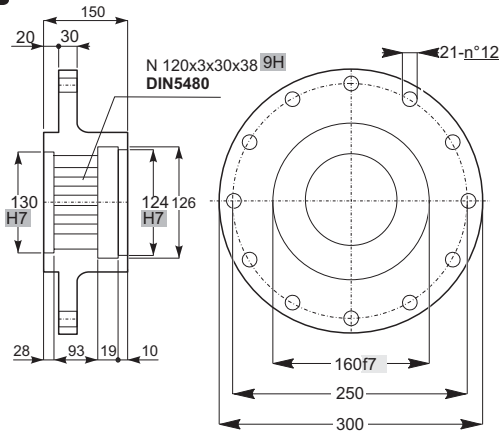

FD

ID

FF

BD

Accessories

SD

W 120x3x30x38
DIN5480

SD