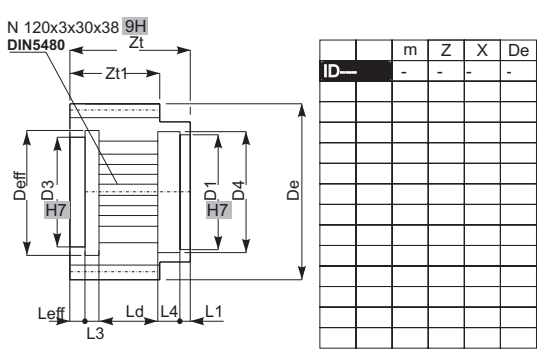

FD

ID

FF

BD

Accessories

SD

W 120x3x30x38
DIN5480

SD