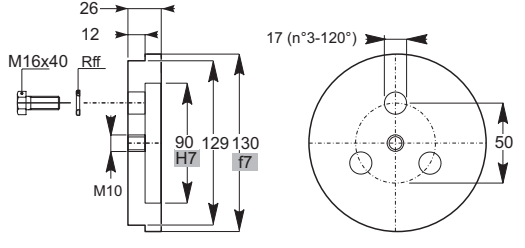

FD

ID

FF

BD

Accessories

SD

W 120x3x30x38
DIN5480

SD