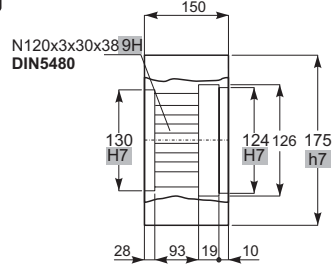

FD

ID

FF

BD

Accessories

SD

W 120x3x30x38
DIN5480

SD