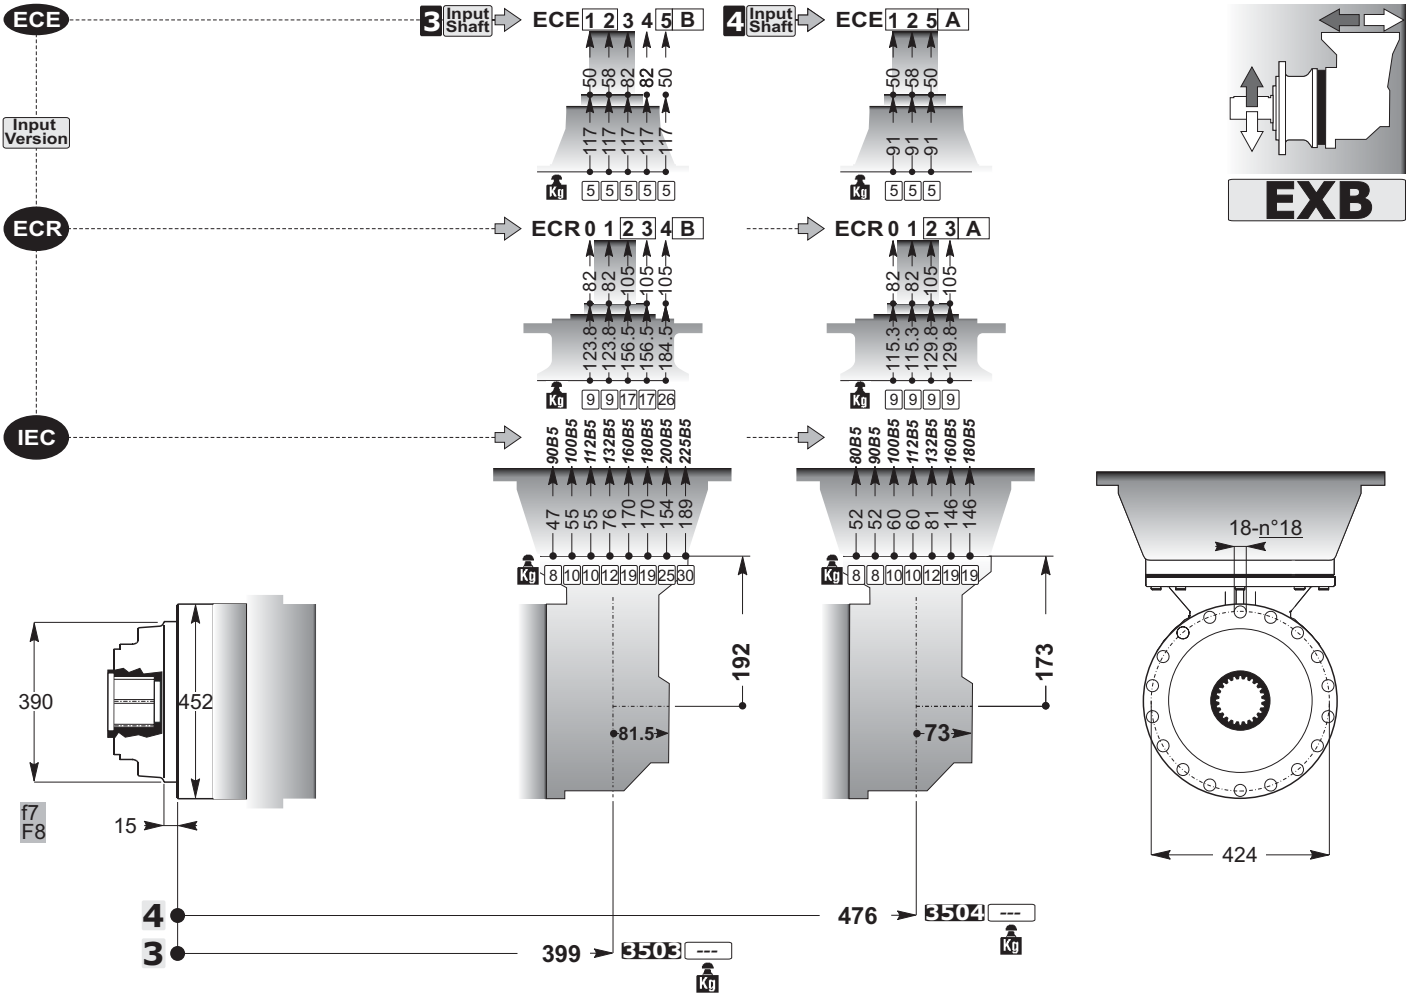

FD

ID

FF

BD

Accessories

SD

W 120x3x30x38
DIN5480

SD